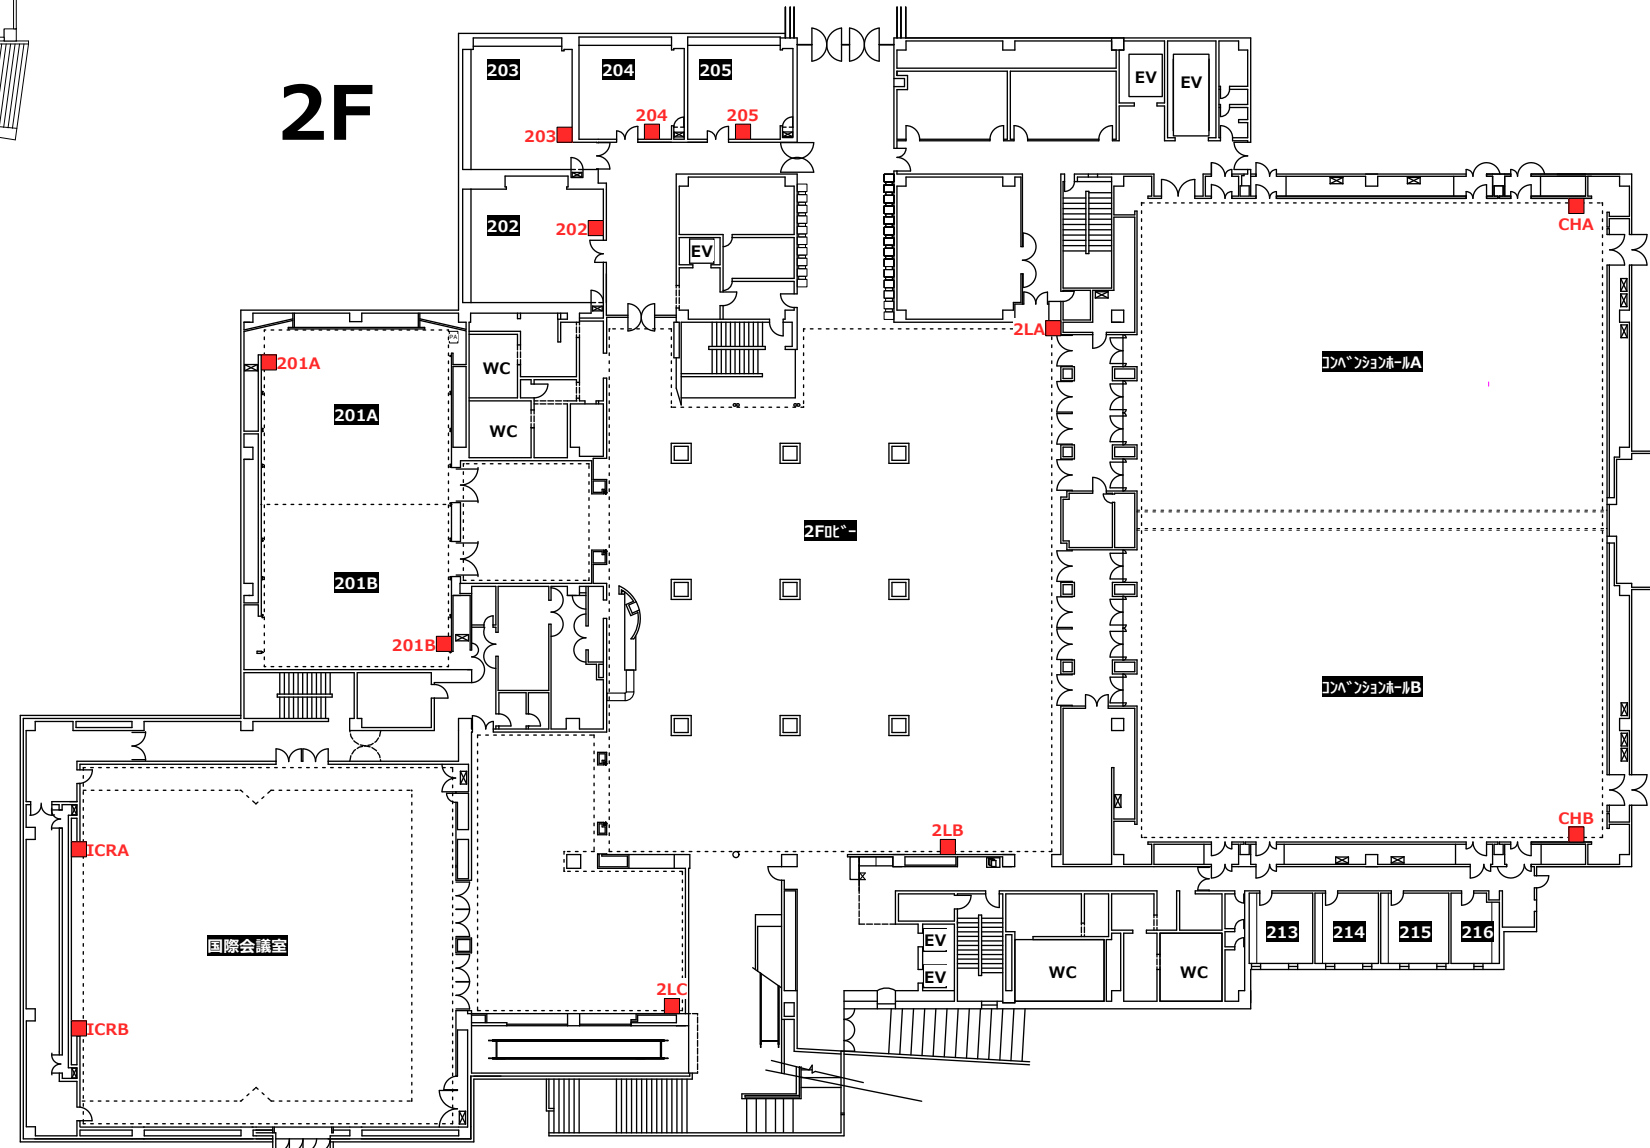

1F

3F

2F

Makuhari Messe
International Conference Hall
Permanent Network
Information Outlets Locations